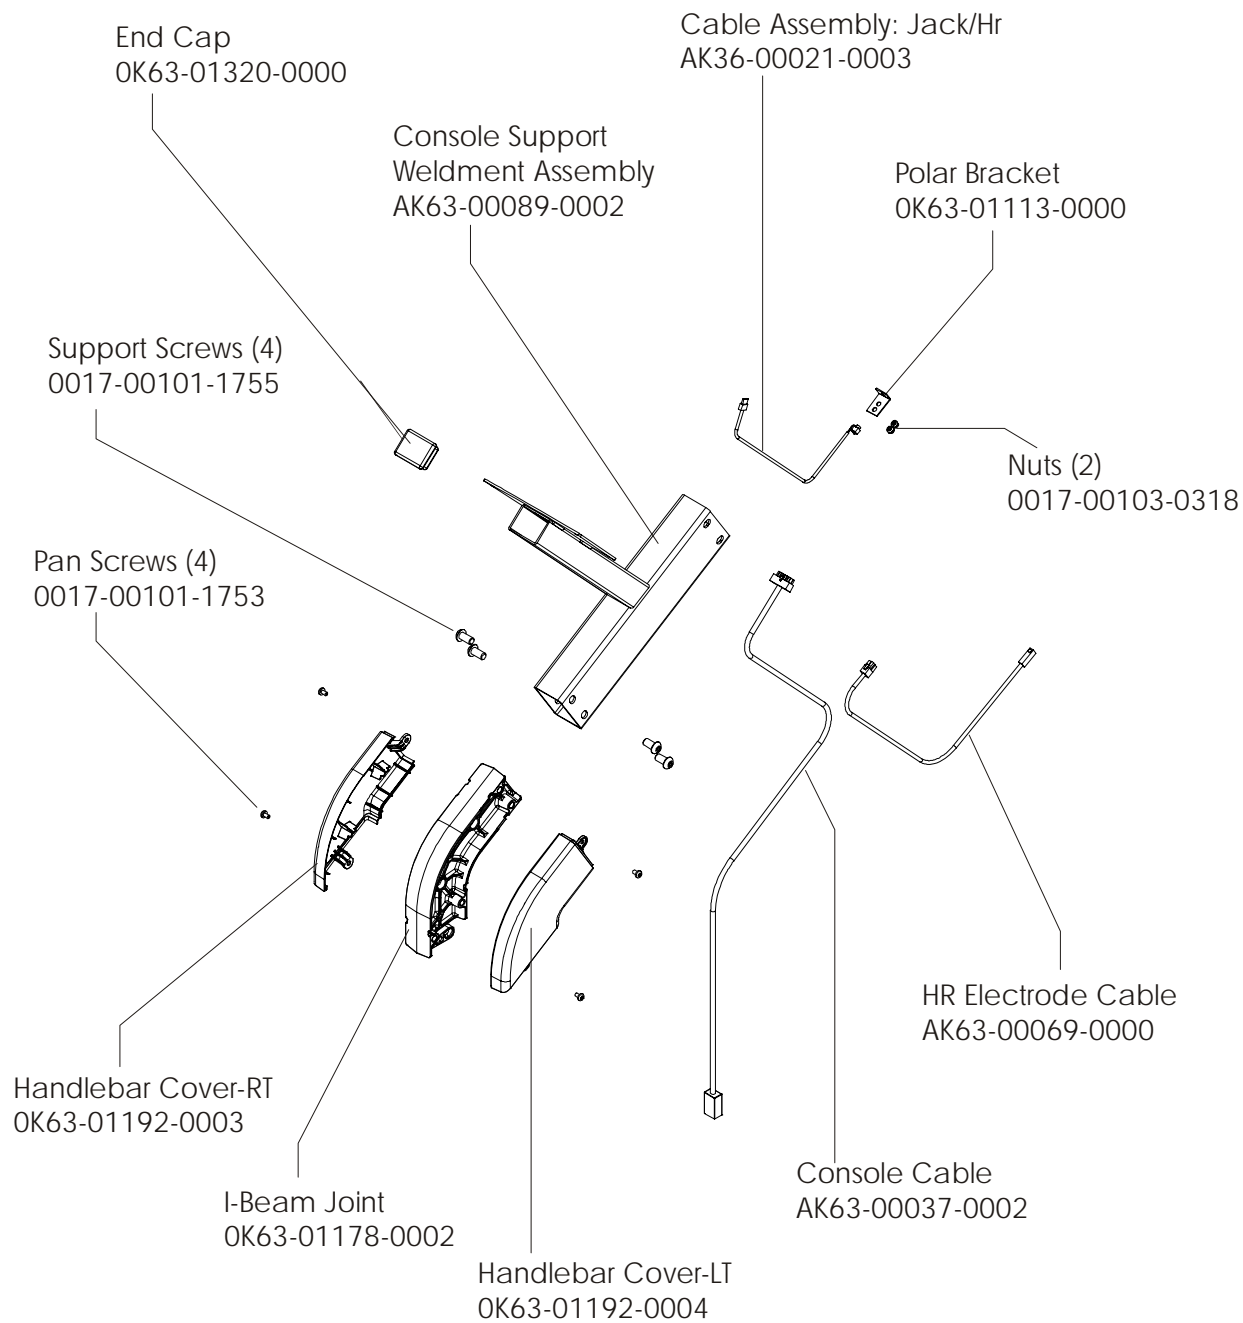

Clutch Assembly  
AK63-00026-0000

DELFIN Washers  
0017-00104-0455

Spacer

Left Seat Post Shroud  
OK63-01092-0010

Screw  
0017-00101-1741

Right Seat Post Shroud  
OK63-01092-0009

PCB Mounting Bracket Assembly  
AK63-00049-0000

Front Wheels  
AK63-00017-0001

**CABLE ASSEMBLY  
POWER CONTROL TO ALTERNATOR  
AK63-00029-0001**

**CONSOLE TO ACB CABLE  
AK63-00037-0002**

**LOWER CONSOLE  
CABLE  
AK63-00038-0000**

**CABLE ASSEMBLY  
AK63-00028-0001**